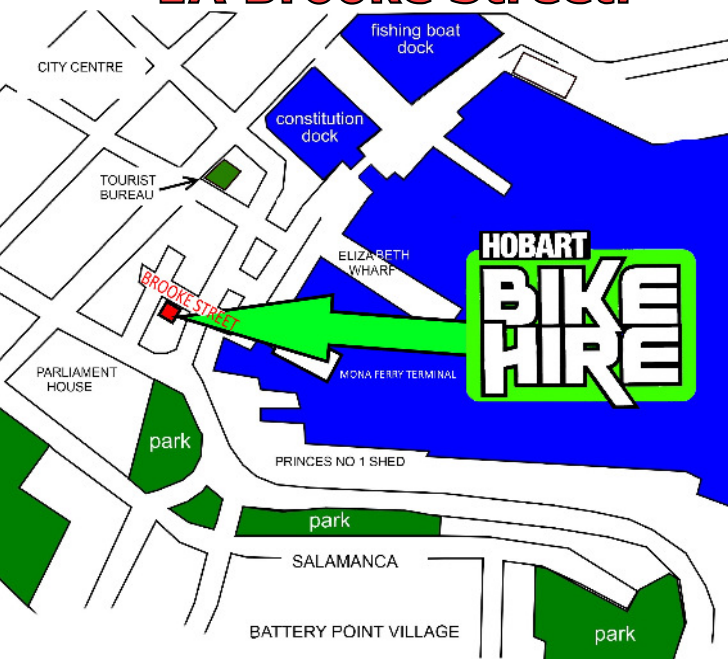

# BIKE HIRE

Ride the bike track to  
**MONA**

**HOBART**

**BIKE  
HIRE**

Explore Battery Point  
Ride the Eastern Shore

# 1A Brooke Street.

Electric bicycle	\$45 per day
Standard bicycle	\$25 per day
Tandem bicycle	\$35 per day
Child Trailer	\$15 per day
Mobility Scooter	\$45 per day

**Free** helmet and bike lock

**Free** map and advice

Brooke Street - Hobart waterfront

**0447 556 189**

alternate 0499 506 700

[www.hobartbikehire.com.au](http://www.hobartbikehire.com.au)

[team@hobartbikehire.com.au](mailto:team@hobartbikehire.com.au)